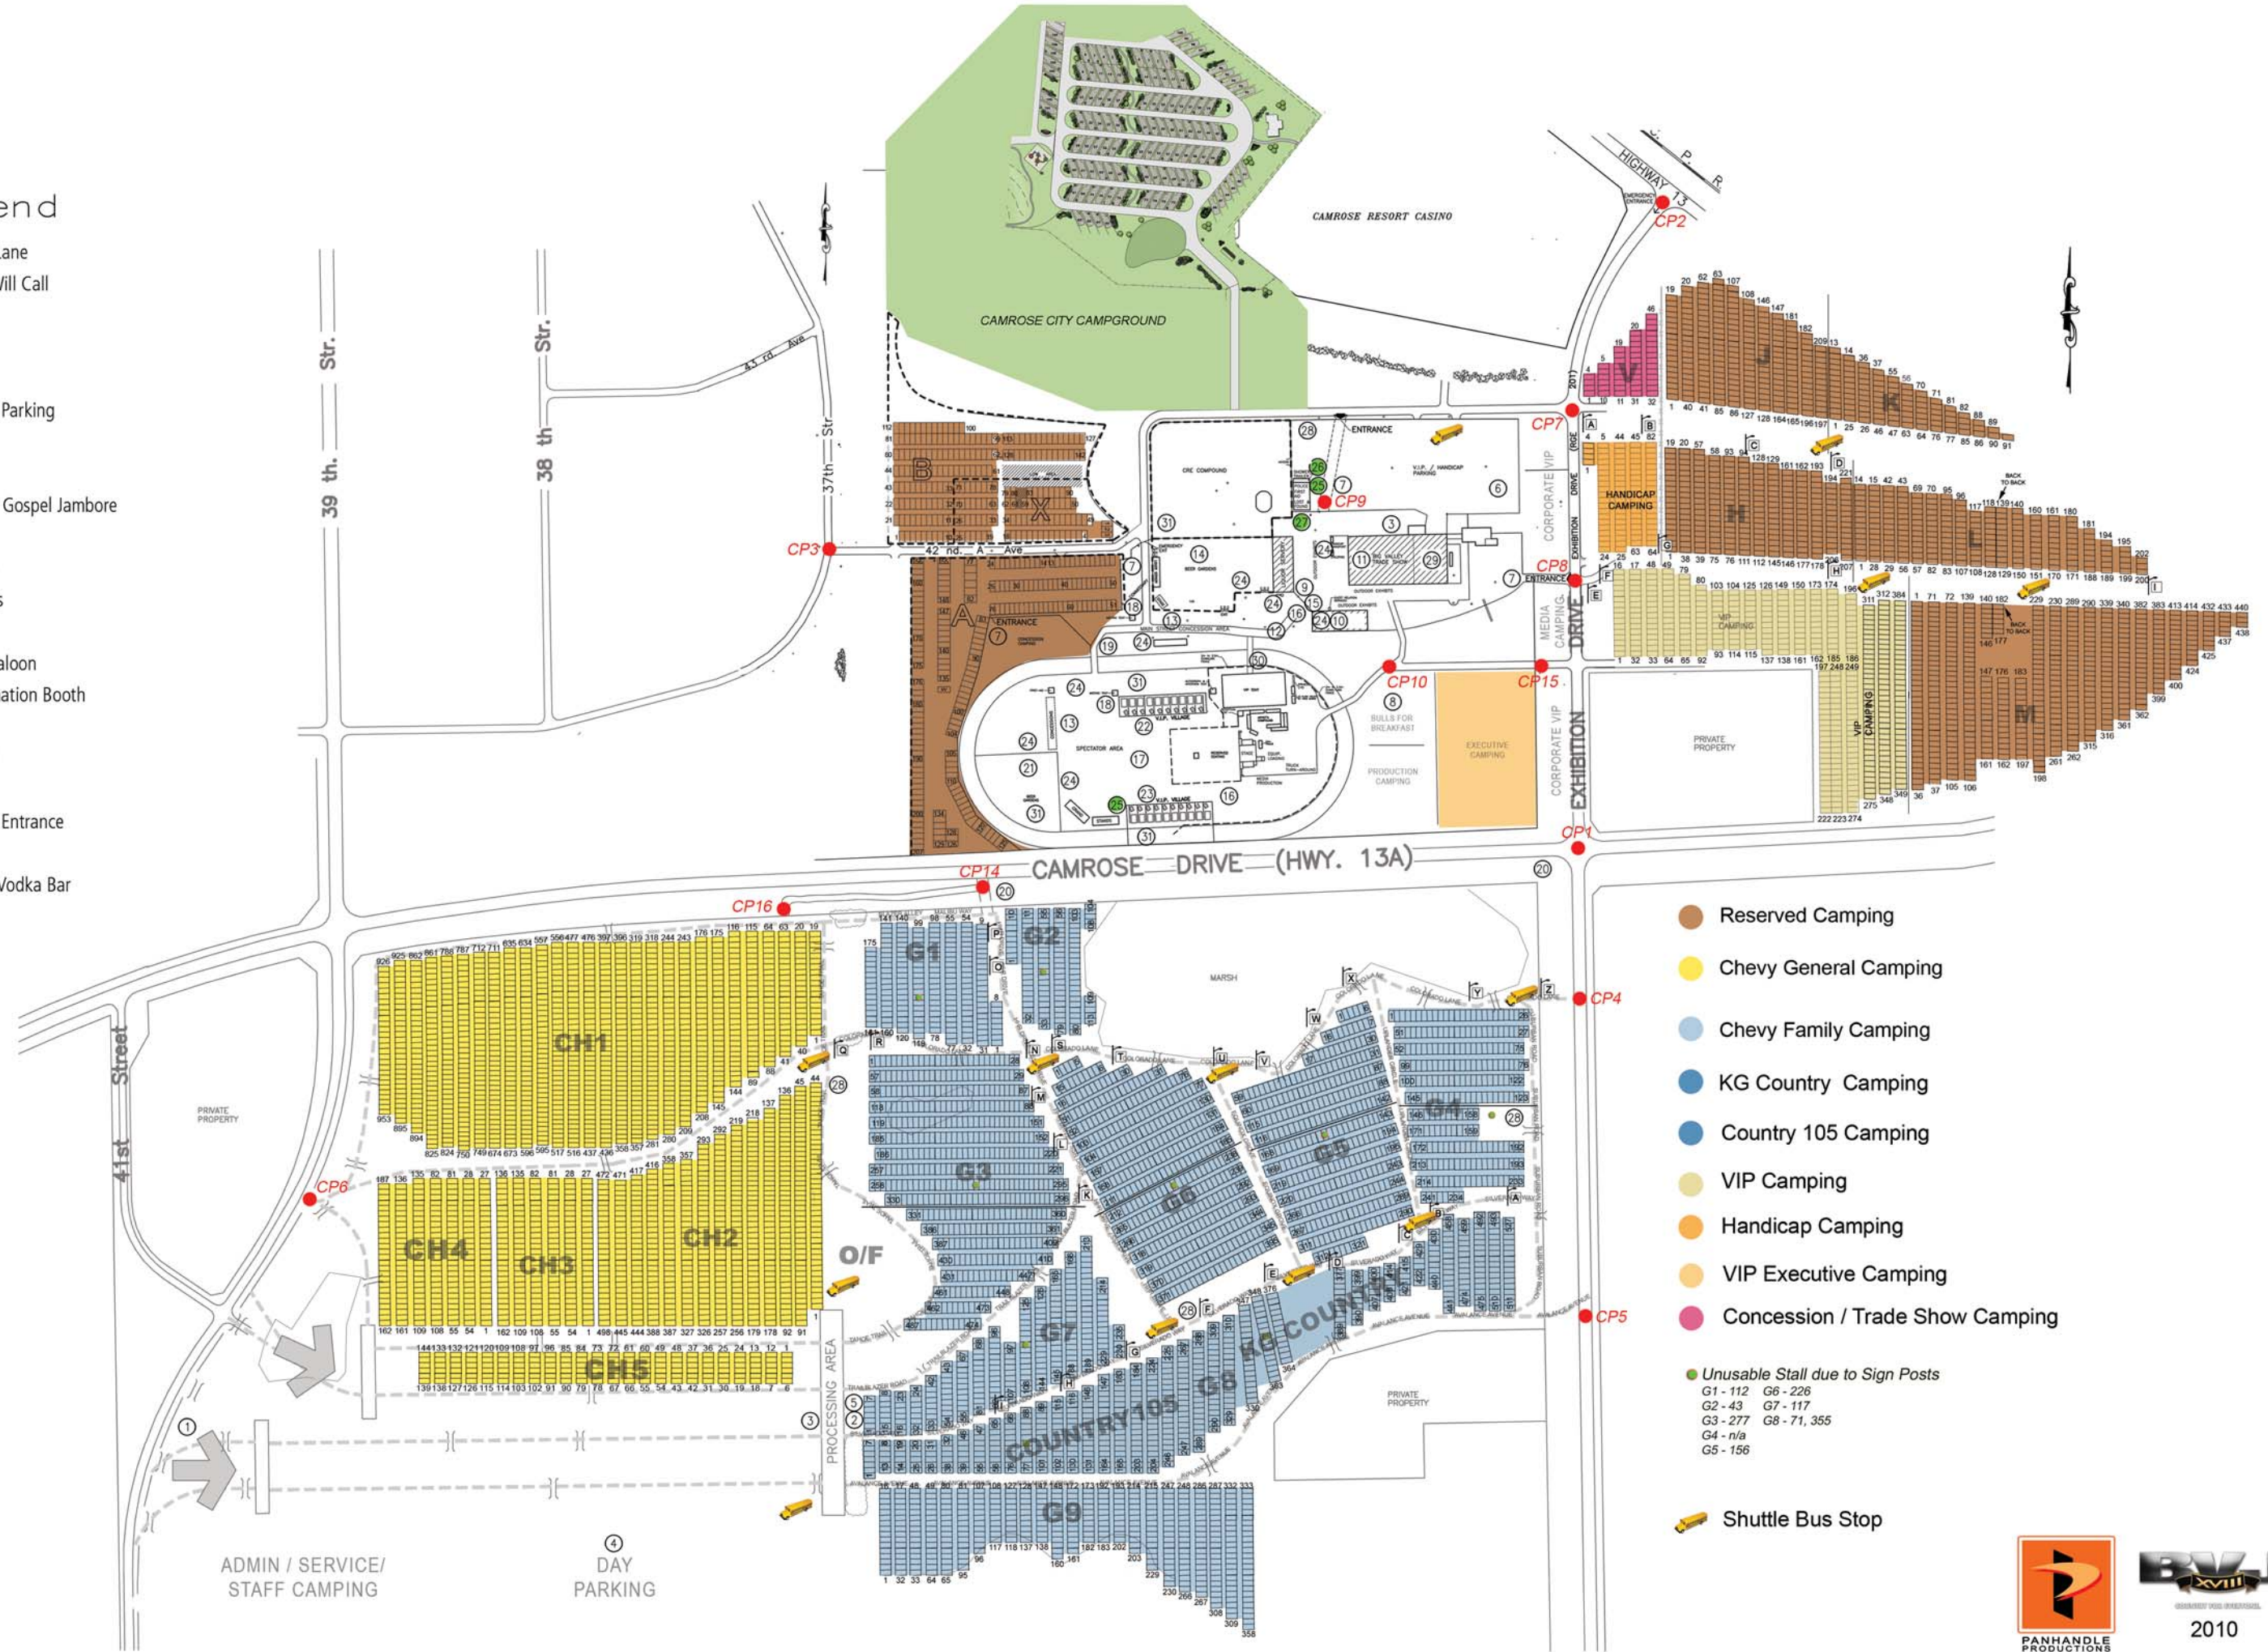

Area Legend

- ① Entrance to Processing Lane
- ② Ticket Pick-Up Booth / Will Call
- ③ Ticket Redemption (2)
- ④ Day Parking
- ⑤ PPL Ticketing
- ⑥ VIP, Staff, Handicap Day Parking
- ⑦ PatDown Gates (4)
- ⑧ Bulls for Breakfast
- ⑨ Songwriters Workshop / Gospel Jamboree
- ⑩ Watering Hole Saloon
- ⑪ Marketplace Tradeshow
- ⑫ Outdoor Trade Exhibitors
- ⑬ Food Concessions
- ⑭ The Molson Canadian Saloon
- ⑮ Guest Relations / Information Booth
- ⑯ Souvenirs (2)
- ⑰ Chevrolet Concert Bowl
- ⑱ Misting Tent / Water (2)
- ⑲ Chevrolet Concert Bowl Entrance
- ⑳ Pedway
- ㉑ Alberta Pure Backroom Vodka Bar
- ㉒ VIP Village - North
- ㉓ VIP Village - South
- ㉔ ATM Machine (8)
- ㉕ First Aid Station (2)
- ㉖ Police / Lost & Found
- ㉗ Fire
- ㉘ Public Showers (4)
- ㉙ BVJ Casino
- ㉚ VIP Entrance / Exit
- ㉛ Smoking Area

- Reserved Camping
- Chevy General Camping
- Chevy Family Camping
- KG Country Camping
- Country 105 Camping
- VIP Camping
- Handicap Camping
- VIP Executive Camping
- Concession / Trade Show Camping
- Unusable Stall due to Sign Posts
G1 - 112 G6 - 226
G2 - 43 G7 - 117
G3 - 277 G8 - 71, 355
G4 - n/a
G5 - 156
- Shuttle Bus Stop