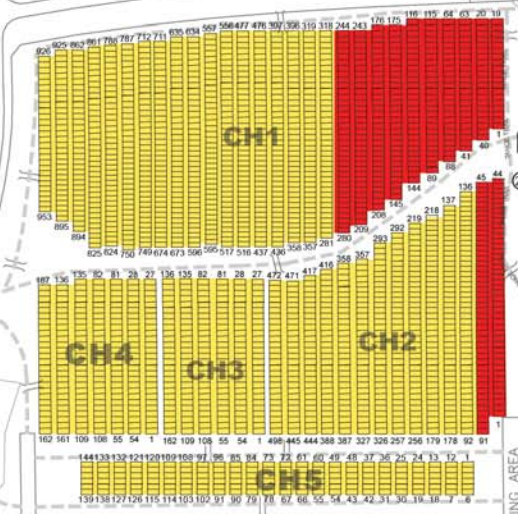

39 th. Str.

38 th. Str.

37th Str.

**SOLD OUT**  
UPDATED MARCH 3, 2010

CAMROSE DRIVE (HWY. 13A)

CAMROSE RESORT CASINO

PROPOSED CAMROSE CITY CAMPGROUND

- Reserved Camping
- Chevy General Camping
- Chevy Family Camping
- KG Country Camping
- Country 105 Camping
- VIP Camping
- Handicap Camping
- VIP Executive Camping
- Concession / Trade Show Camping

Unusable Stall due to Sign Posts  
 G1 - 112 G6 - 226  
 G2 - 43 G7 - 117  
 G3 - 277 G8 - 71, 355  
 G4 - n/a  
 G5 - 156

/ SERVICE/  
CAMPING

④  
DAY  
PARKING