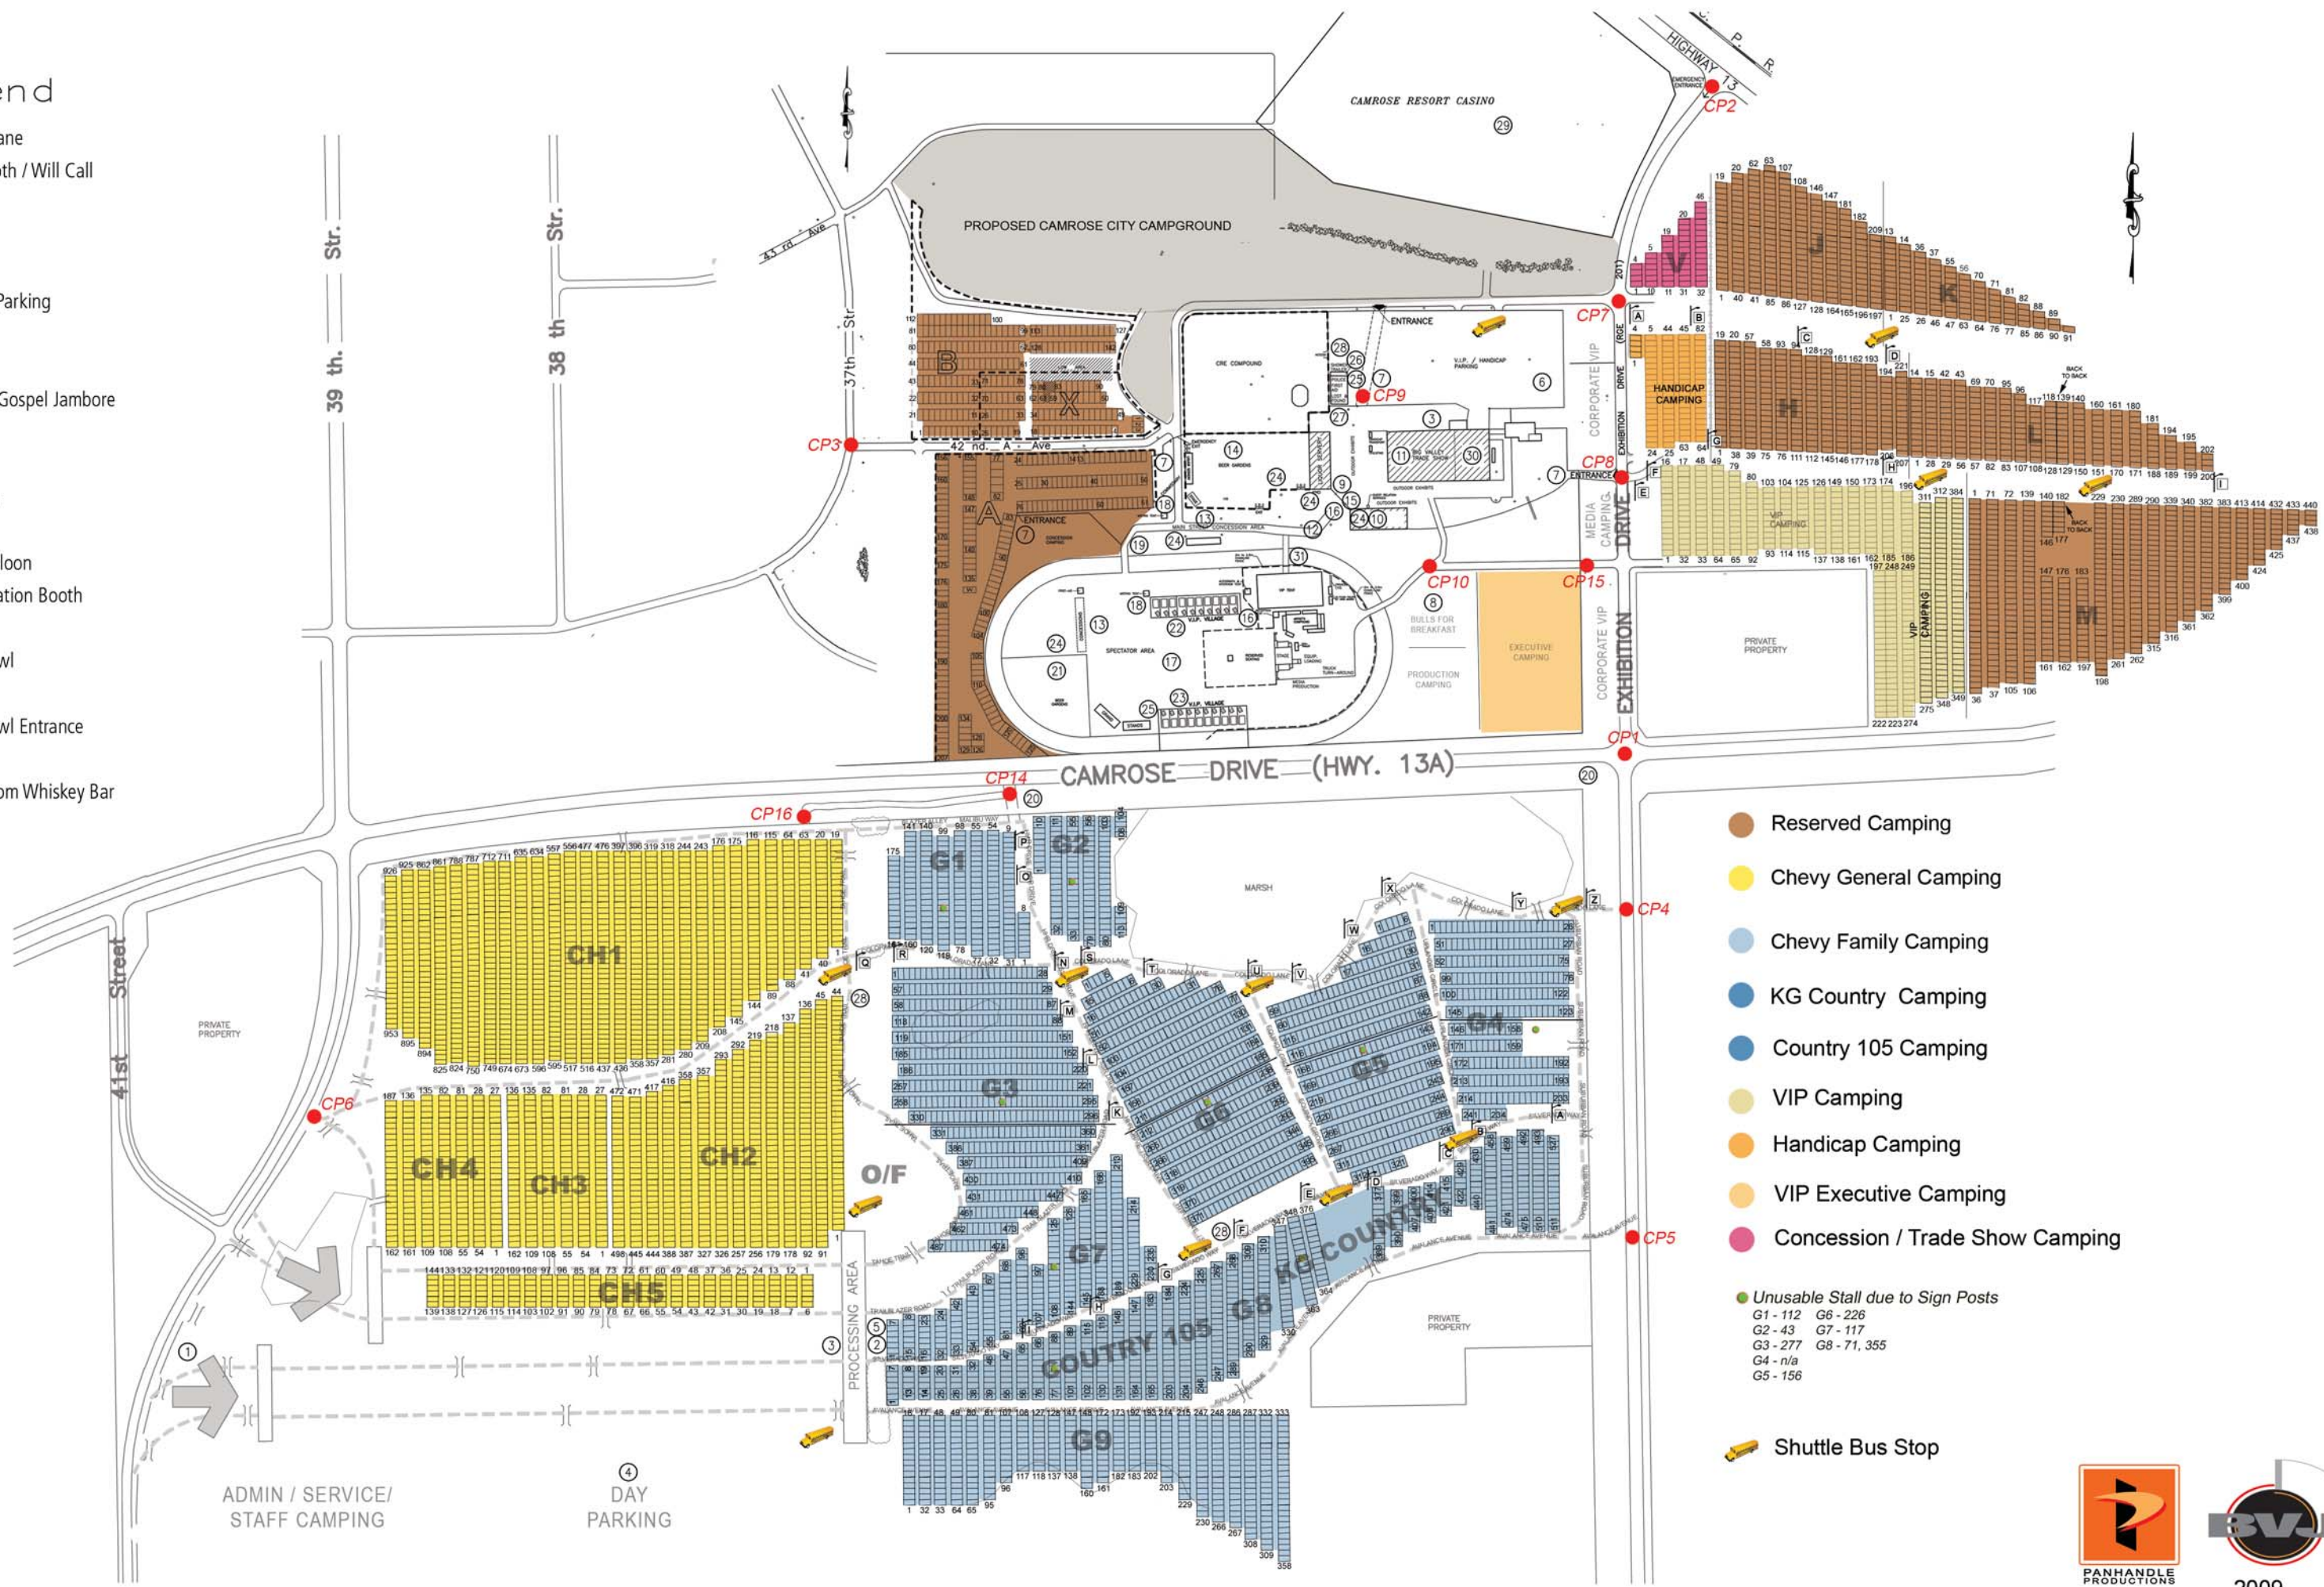

Area Legend

- ① Entrance to Processing Lane
- ② Chevy Ticket Pick-Up Booth / Will Call
- ③ Ticket Redemption (2)
- ④ Day Parking
- ⑤ PPL Ticketing
- ⑥ VIP, Staff, Handicap Day Parking
- ⑦ PatDown Gates (4)
- ⑧ Bulls for Breakfast
- ⑨ Songwriters Workshop / Gospel Jambore
- ⑩ Watering Hole Saloon
- ⑪ Marketplace Tradeshow
- ⑫ Outdoor Trade Exhibitors
- ⑬ Food Concessions
- ⑭ The Molson Canadian Saloon
- ⑮ Guest Relations / Information Booth
- ⑯ Souvenirs (2)
- ⑰ Chevy Trucks Concert Bowl
- ⑱ Misting Tent / Water (2)
- ⑲ Chevy Trucks Concert Bowl Entrance
- ⑳ Pedway
- ㉑ Alberta Premium Backroom Whiskey Bar
- ㉒ VIP Village - North
- ㉓ VIP Village - South
- ㉔ ATM Machine (5)
- ㉕ First Aid Station
- ㉖ Police / Lost & Found
- ㉗ Fire
- ㉘ Public Showers (3)
- ㉙ Camrose Casino
- ㉚ BVJ Casino
- ㉛ VIP Entrance / Exit

- Reserved Camping
- Chevy General Camping
- Chevy Family Camping
- KG Country Camping
- Country 105 Camping
- VIP Camping
- Handicap Camping
- VIP Executive Camping
- Concession / Trade Show Camping

● Unusable Stall due to Sign Posts
 G1 - 112 G6 - 226
 G2 - 43 G7 - 117
 G3 - 277 G8 - 71, 355
 G4 - n/a
 G5 - 156

Shuttle Bus Stop